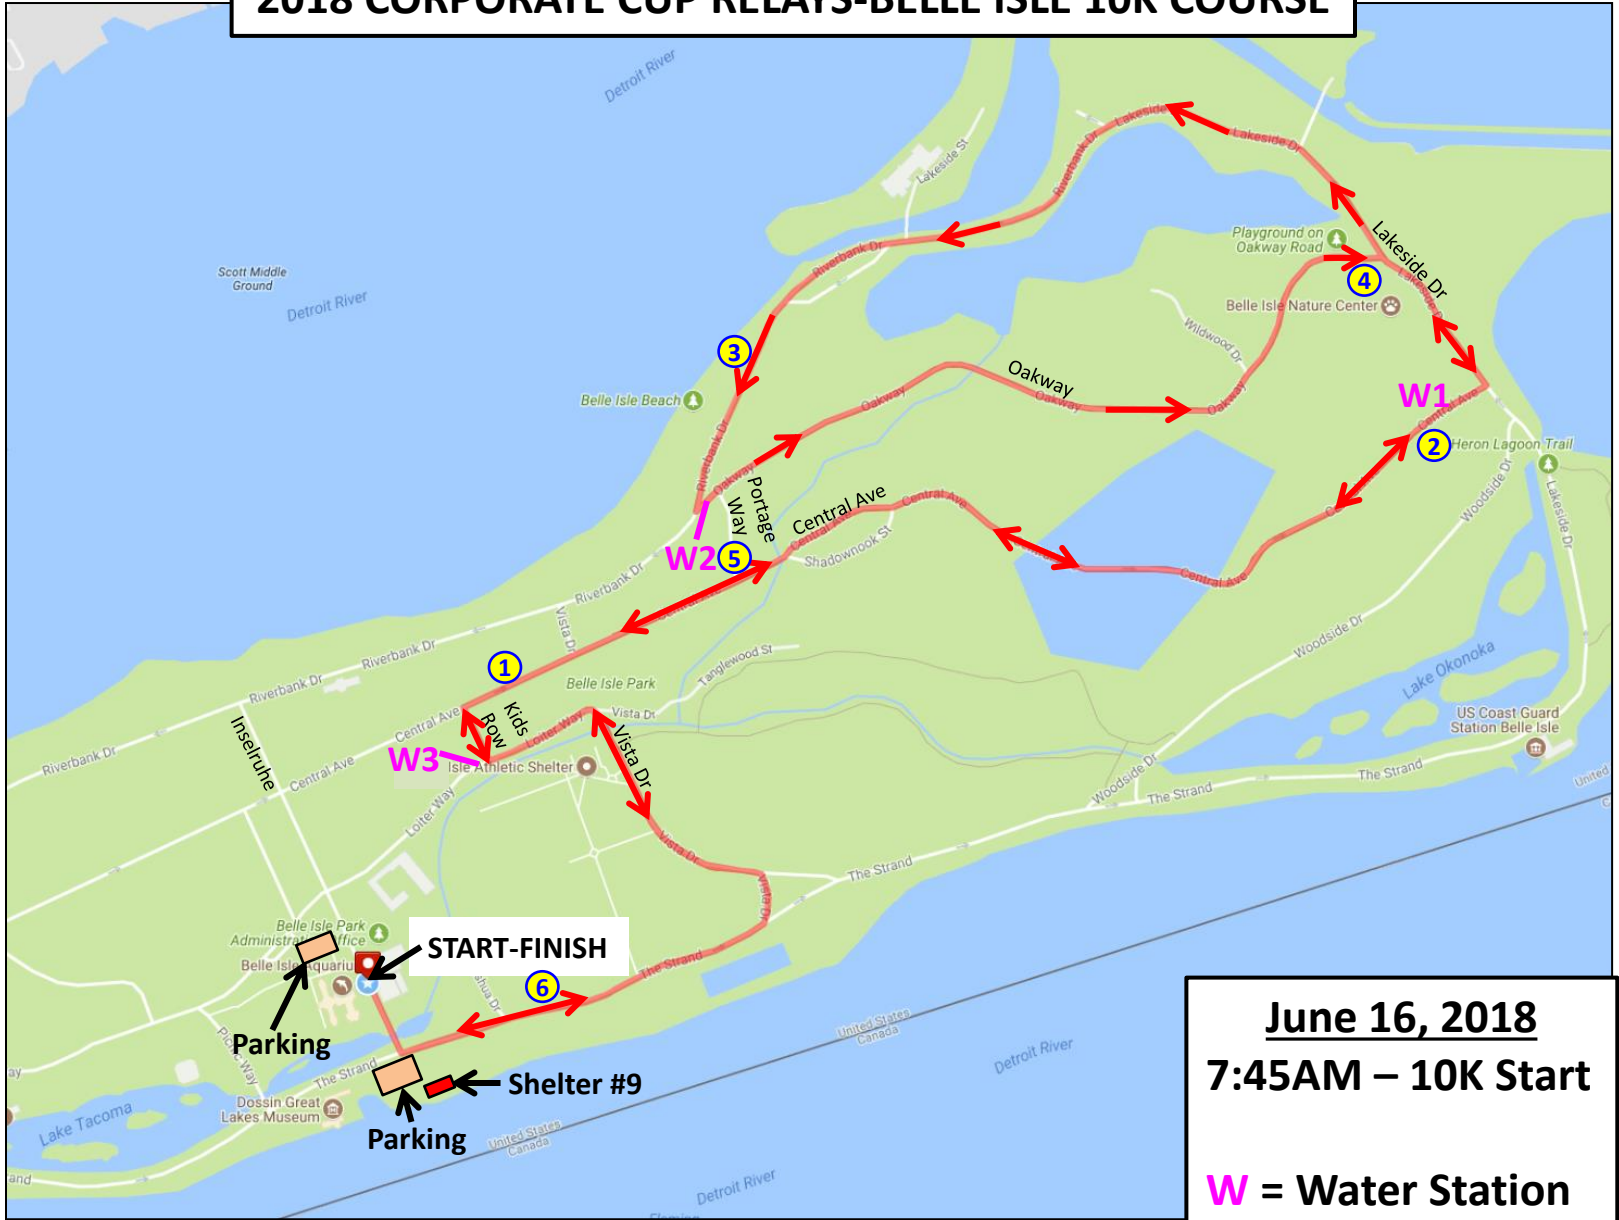

2018 CORPORATE CUP RELAYS-BELLE ISLE 10K COURSE

START-FINISH

Parking

Shelter #9

Parking

June 16, 2018
7:45AM – 10K Start
W = Water Station