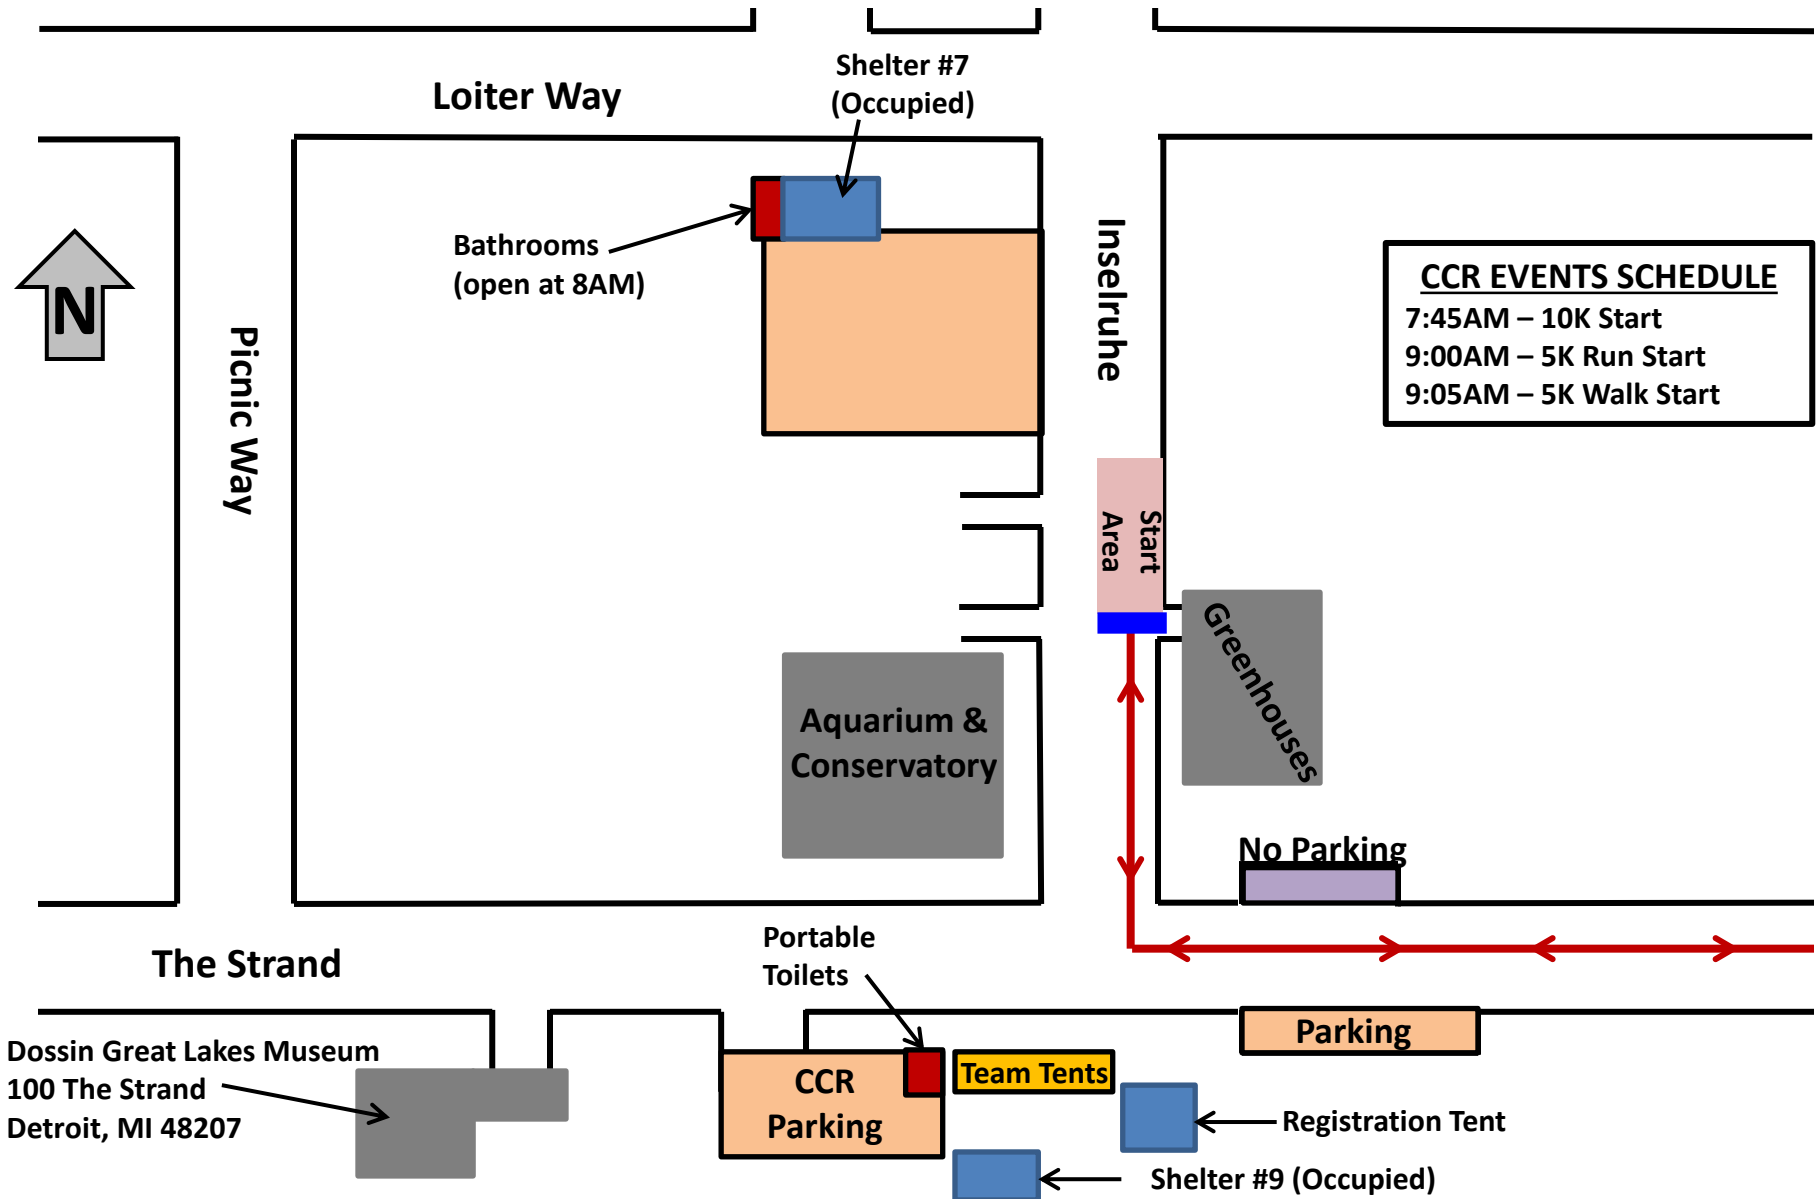

2018 CORPORATE CUP RELAYS BELLE ISLE SITE MAP

June 16, 2018

2018 CORPORATE CUP RELAYS BELLE ISLE SITE MAP

June 16, 2018