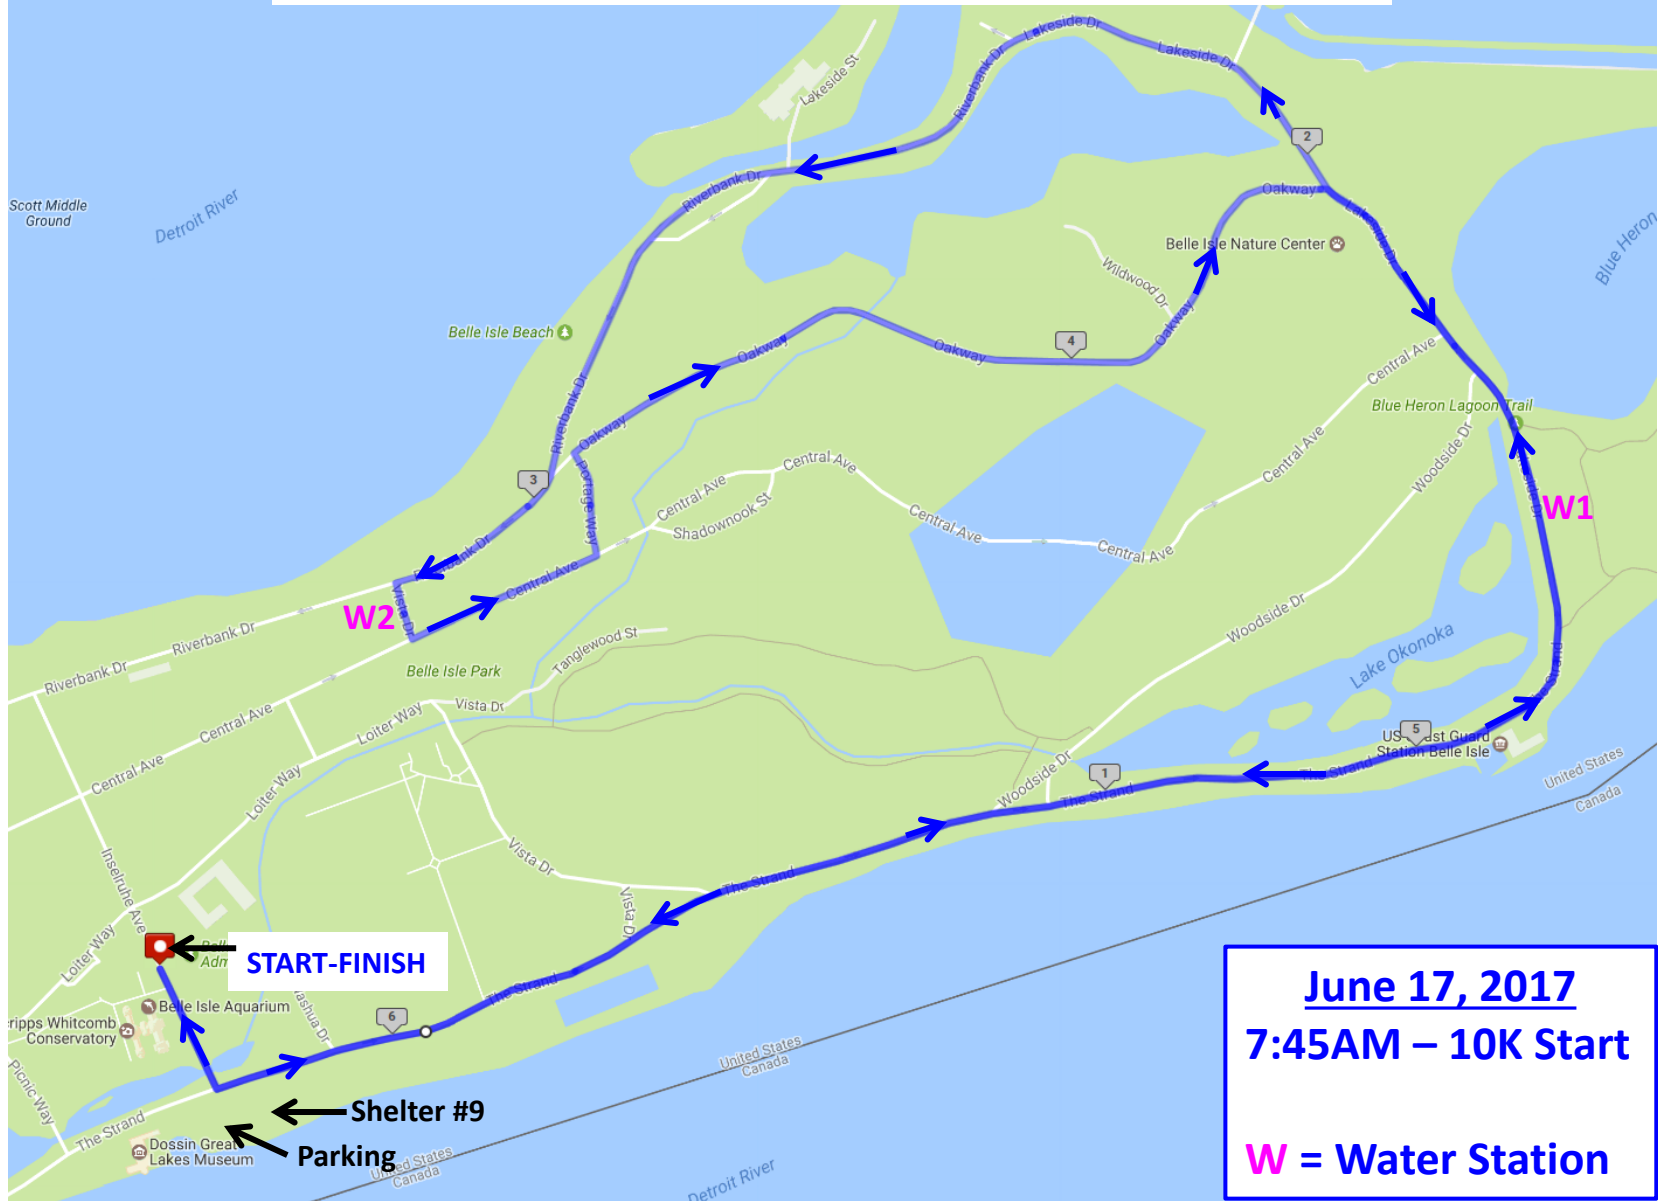

# 2017 CORPORATE CUP RELAYS-BELLE ISLE 10K COURSE

**June 17, 2017**  
**7:45AM – 10K Start**  
**W = Water Station**